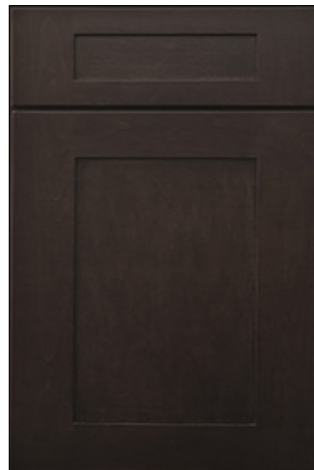

Drawer: Recessed square

Door Frame: 3/4" Solid
Birch

Front Frame: 3/4" Solid
Birch

Door Center: MDF with
Birch Veneer

Cabinet Interior: Matches
door color

Drawer Guides: Under-
mount, full extension with
soft closing features

Hinges: Concealed 6-way
adjustable

Pepper Shaker

Material: Solid Birch

Door Style: Full overlay,
butt door

Drawer: Recessed square

Door Frame: 3/4" Solid
Birch

Front Frame: 3/4" Solid
Birch

Door Center: MDF with
Birch Veneer