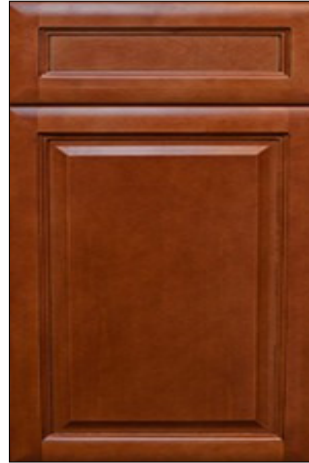

3665 East Bay Drive, #212 (Kitchen and Bath Design Showroom) Largo, FL 33771

Phone: (727) 230-9907

Websites: www.shopdrp.com and www.cab-net.com

Silver Collection

Country Oak

Material: Solid Oak

Door Style: Full overlay, butt door

Drawer: Raised square

Door Frame: 3/4" Solid Oak

Front Frame: 3/4" Solid Oak

Door Center: MDF Oak Veneer

Cabinet Interior: Matches door color

Drawer Guides: Epoxy coated metal side mount

Hinges: Concealed 6-way adjustable