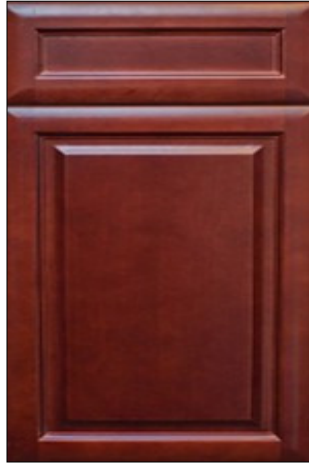

3665 East Bay Drive, #212 (Kitchen and Bath Design Showroom) Largo, FL 33771

Phone: (727) 230-9907

Websites: www.shopdrp.com and www.cab-net.com

Silver Collection

Country Oak

Material: Solid Oak

Door Style: Full overlay, butt door

Drawer: Raised square

Door Frame: 3/4" Solid Oak

Front Frame: 3/4" Solid Oak

Door Center: MDF Oak Veneer

Cabinet Interior: Matches door color

Drawer Guides: Epoxy coated metal side mount

Hinges: Concealed 6-way adjustable